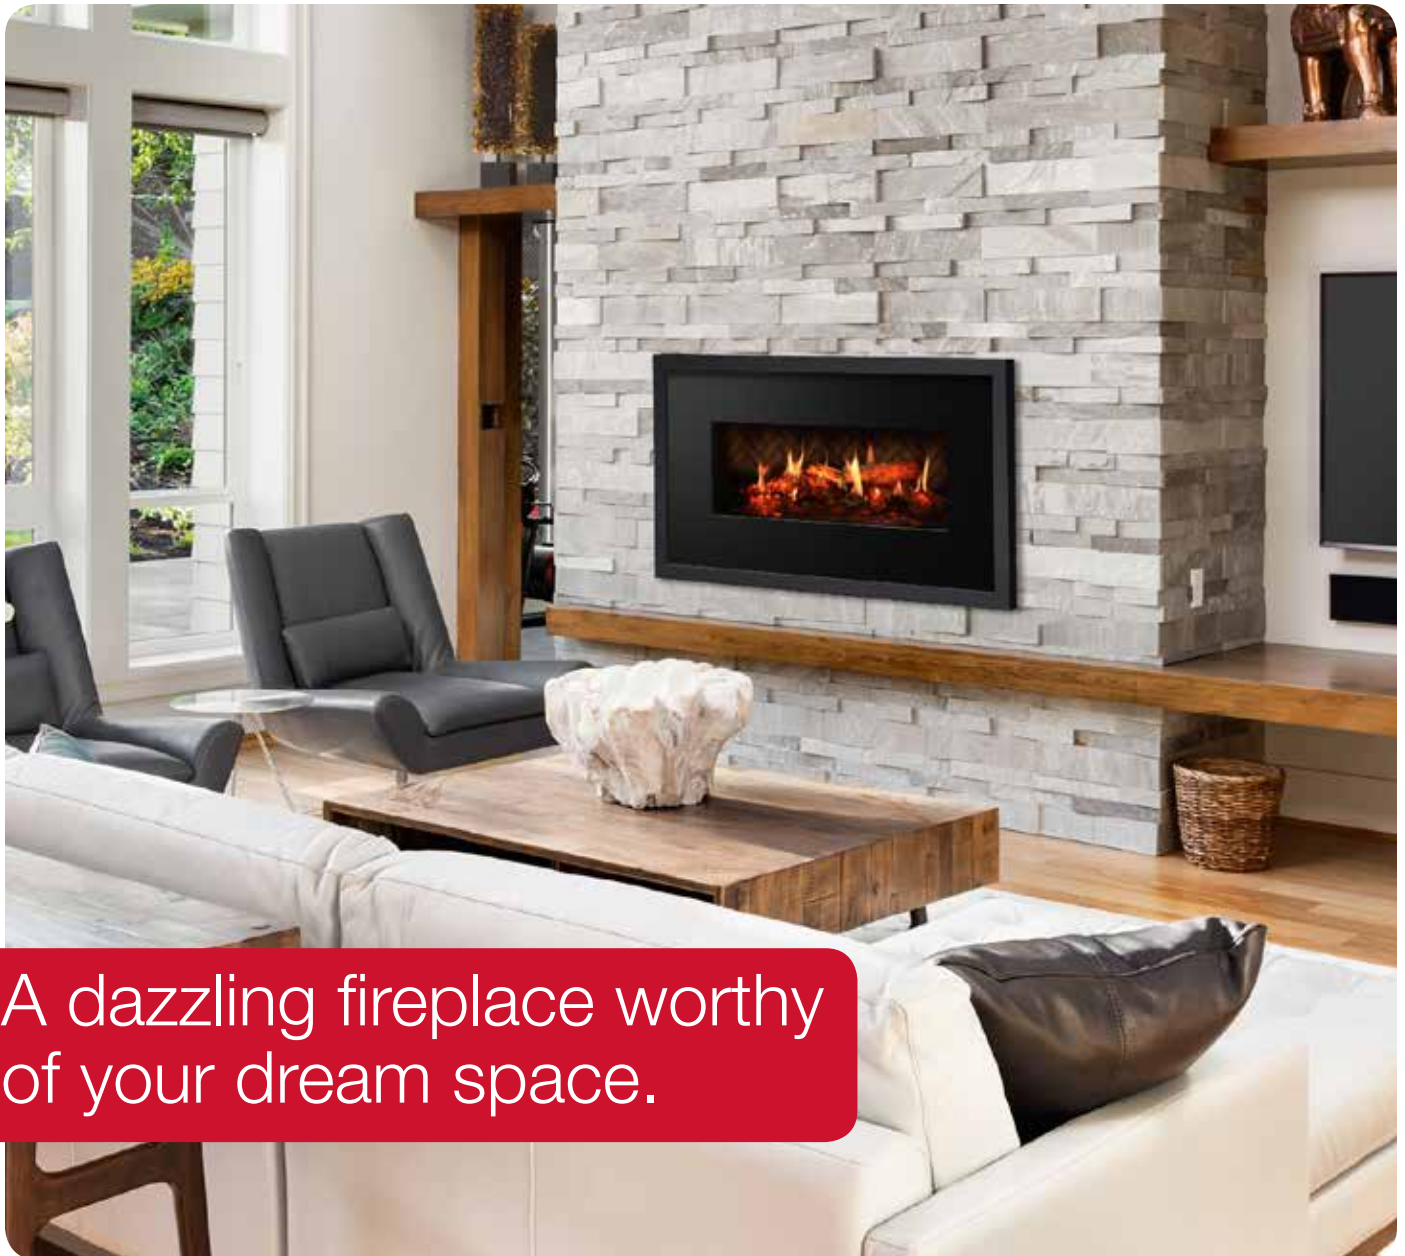

Opti-V™ Solo

VF2927L

A dazzling fireplace worthy of your dream space.

Opti-V™ Solo uses unprecedented technology to render flames and sparks for a virtual fireplace experience like no other. The unique design combines ultra realistic flickering flames with three dimensional LED logs that sporadically spark and crackle! The perfect blend of magic and realism - Opti-V™ is the most unbelievable flame effect yet.

Opti-V™ Solo

VF2927L

Features

-  **Opti-V™ Flame Effect**
High definition video and a three-dimensional illusion creates dazzling flames that flicker between the logs.
-  **Heat-free Operation**
Designed with the sole purpose of providing a stunning visual flame feature.
-  **Crackling Sound Effects**
Enjoy a more complete sensory experience with the sound of natural wood fire.
-  **Direct-wired**
Designed to be direct-wired to a 120/240V circuit for a seamless look.
-  **All-season Flames**
Enjoy the unique charm of a fireplace 365 days a year using the flames without the heat.
-  **Sight and Sound Remote**
Control the flames and crackling sound effects at the touch of a button.
-  **Frame, Wire and Finish**
Basic installation requires fewer tradespeople, no gas lines, venting or chimney.
-  **Ultra-energy Efficient**
Uses less than 100 watts for incredibly low-cost operation.
-  **Zero emissions**
The most sustainable fireplace option; with no emissions.
-  **Reduces Liability**
Ideal for public spaces in commercial installations; meets the strictest building codes.
-  **Cool-touch Glass**
Glass remains cool making it safe for children and pets in any location.