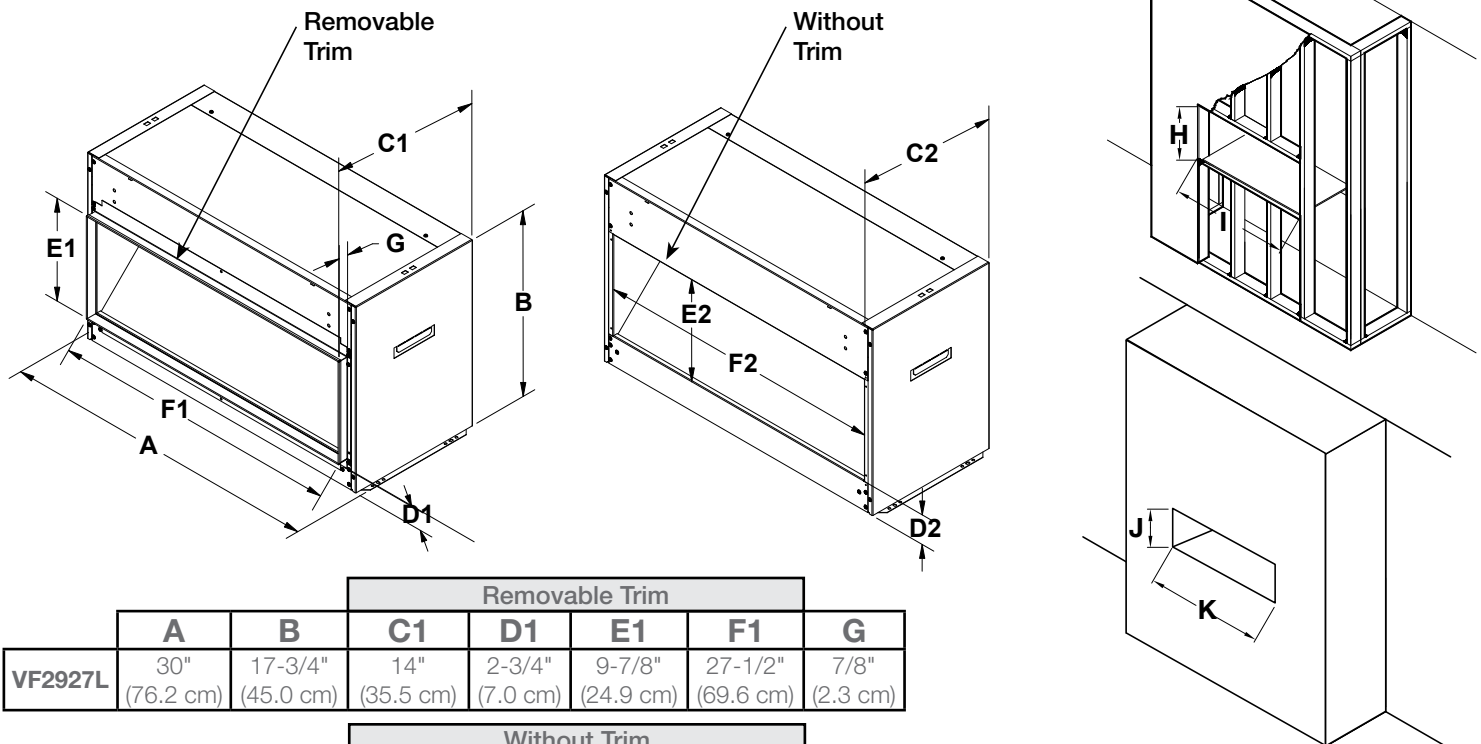

Accessories

OT1957-BLACK - Trim Kit
41-1/8 x 23-5/8 x 1-7/8 (104.5 cm x 60.0 cm x 4.8 cm)

Model #	Description	Lbs / Kg	UPC	Wty. ¹	Carton Dimensions (WxHxD)		Cube	
					Inches	cm	ft ³	m ³
VF2927L	Opti-V™ Solo Built-in Fireplace	63 / 28.6	781052 092877	2 yr.	33-7/8 x 17-3/4 x 22-1/8	86.0 x 45.0 x 56.0	7.7	0.2
OT1957-BLACK	Opti-V™ Black Trim	38.7 / 17.6	781052 126282	1 yr.	44-7/8 x 27-5/8 x 5-1/2	114.0 x 70.0 x 14.0	3.9	0.11

Specifications, finishes and dimensions are subject to change. ¹Limited warranty. ©2018 Glen Dimplex Americas

SE-020-R08-122018

Opti-V™ Solo

VF2927L

Product Dimensions:

Framing Dimensions:

	Removable Trim						
	A	B	C1	D1	E1	F1	G
VF2927L	30" (76.2 cm)	17-3/4" (45.0 cm)	14" (35.5 cm)	2-3/4" (7.0 cm)	9-7/8" (24.9 cm)	27-1/2" (69.6 cm)	7/8" (2.3 cm)

Without Trim							
C2	D2	E2	F2	H	I	J	K
13" (33.0 cm)	3" (7.5 cm)	9-1/2" (24.0 cm)	27" (68.4 cm)	18-5/8" (47.4 cm)	30-1/2" (77.5 cm)	9-1/2" (24.0 cm)	27" (69.0 cm)