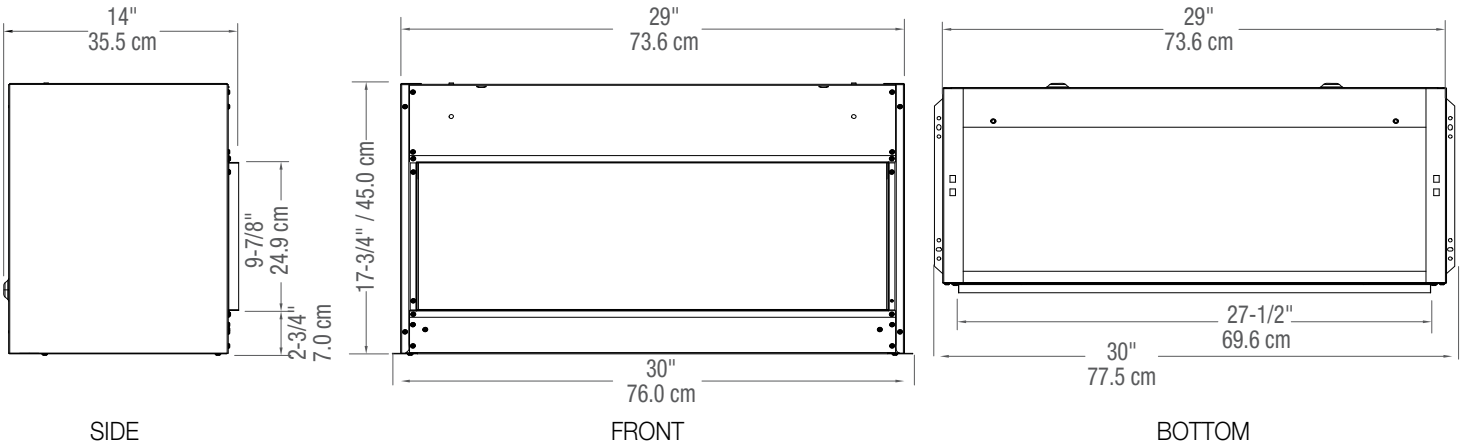

Accessories

OT1957-BLACK - Trim Kit
41-1/8 x 23-5/8 x 1-7/8 (104.5 cm x 60.0 cm x 4.8 cm)

Model #	Description	Lbs / Kg	UPC	Wty. ¹	Carton Dimensions (WxHxD)		Cube	
					Inches	cm	ft ³	m ³
VF2927L	Opti-V™ Solo Built-in Fireplace	63 / 28.6	781052 092877	2 yr.	33-7/8 x 17-3/4 x 22-1/8	86.0 x 45.0 x 56.0	7.7	0.2
OT1957-BLACK	Opti-V™ Black Trim	38.7 / 17.6	781052 126282	1 yr.	44-7/8 x 27-5/8 x 5-1/2	114.0 x 70.0 x 14.0	3.9	0.11

Specifications, finishes and dimensions are subject to change. ¹Limited warranty. ©2018 Glen Dimplex Americas

SE-020-R08-122018

Opti-V™ Solo

VF2927L

Product Dimensions:

Framing Dimensions:

	Removable Trim						
	A	B	C1	D1	E1	F1	G
VF2927L	30" (76.2 cm)	17-3/4" (45.0 cm)	14" (35.5 cm)	2-3/4" (7.0 cm)	9-7/8" (24.9 cm)	27-1/2" (69.6 cm)	7/8" (2.3 cm)

Without Trim							
C2	D2	E2	F2	H	I	J	K
13" (33.0 cm)	3" (7.5 cm)	9-1/2" (24.0 cm)	27" (68.4 cm)	18-5/8" (47.4 cm)	30-1/2" (77.5 cm)	9-1/2" (24.0 cm)	27" (69.0 cm)