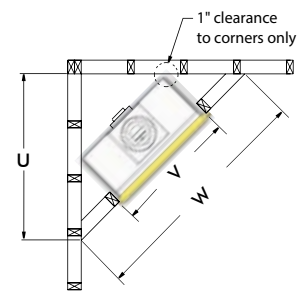

Model#	Fireplace BTU/H Input	
	Natural Gas	Liquid Propane
P38DF	25,000	25,000
P42DF	32,000	32,000
P52DF	40,000	40,000

Model#	Framing Dimensions					
	U	V	W	X	Y	Z
P38DF	53 3/8"	37 3/4"	78 1/4"	20 1/8"	34 1/4"	41 1/4"
P42DF	58 1/2"	42"	82 3/4"	21 1/4"	35"	42"
P52DF	64 3/8"	52"	91 3/8"	24 1/2"	37 1/2"	43"

* Surround sold separately

* Surround option can affect framing dimensions

† Go to www.montigo.com for color images & other accessory options