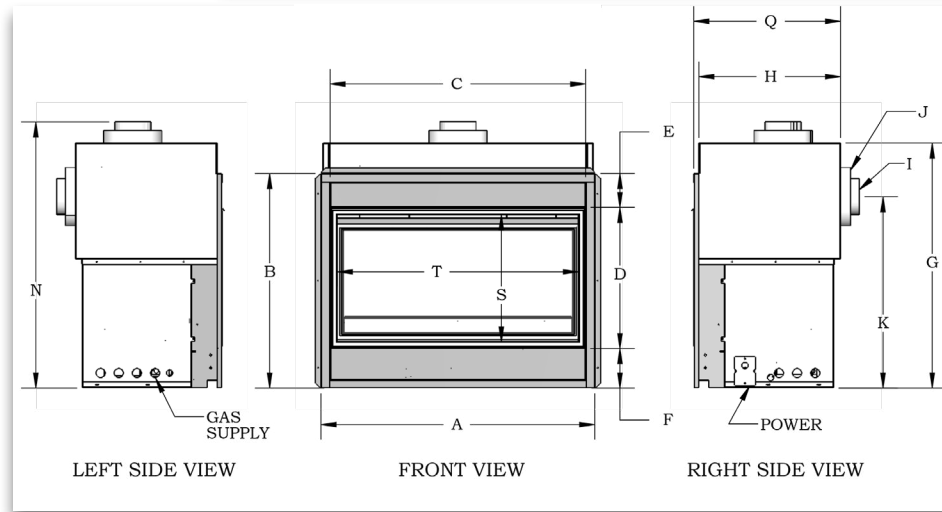

Options:

- ☐ Driftwood log set available to accent any media option
- ☐ Designer speckled stones, firestones, or fireglass
- ☐ Fireplace surround* in satin black or stainless steel