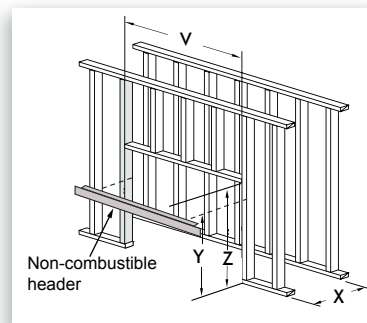

Model#	Fireplace BTU/H Input	
	Natural Gas	Liquid Propane
P38DF	25,000	25,000
P42DF	32,000	32,000
P52DF	40,000	40,000

Model#	Framing Dimensions					
	U	V	W	X	Y	Z
P38DF	53 3/8"	37 3/4"	78 1/4"	20 1/8"	34 1/4"	41 1/4"
P42DF	58 1/2"	42"	82 3/4"	21 1/4"	35"	42"
P52DF	64 3/8"	52"	91 3/8"	24 1/2"	37 1/2"	43"

* Surround sold separately

* Surround option can affect framing dimensions

† Go to www.montigo.com for color images & other accessory options