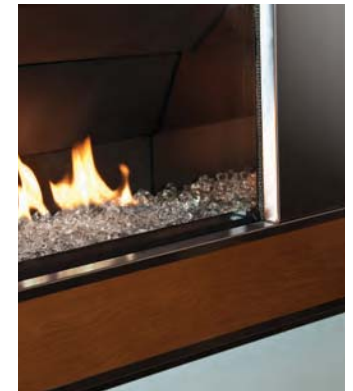

REFLECTIVE PANELS

When you want the look of an ultra-wide fireplace, these reflective side panels create the illusion of width. The mirror-like surface on the side walls provide a stunning reflection for dancing gas flames and the fuel bed.

DIRECT VENT

The ST900 uses a direct vent which is a "sealed combustion system". The air for combustion is drawn through the venting system from outside thus avoiding draughts and eliminating the risk of combustion by-products entering the room.

Direct vent systems offer many options for locating the fireplace as the flue can terminate either up and through a roof or simply out through an external wall.